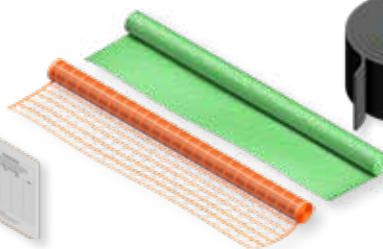

Your 1-Stop Formwork and Scaffolding Shop

We now offer a wide range of complementary formwork construction products, all conveniently available under one roof.

Purchase all your necessary timber plywood, nails, screws, oils, plastics and other related items to get your formwork 'concrete ready' from your nearest participating Form-Scaff branch.

Tools**Spacers****Wire****Timber Selection****Bolts & Nails****Rebar Caps****Compounds & Oils****Sole Boards****Scaffold Planks****Wraps & Strapping****Scaffold Tags****Fencing****Seals****Plywood**

	6008031	Concrete Nipper
	6008025	Plastic Wrap
	6008029	Bailing wire 1.6mm black annealed 5kg
	1150087	Curing compound 25L
	2966150	Thunderbolt Hex 10x75
	2966151	Thunderbolt Hex 12x100
	2966152	Thunderbolt Hex 16x100
	0018APP	2 inch round wire nail
	0014APP	3 inch round wire nail
	0012APP	4 inch round wire nail
	0010APP	6 inch round wire nail
	6008002	16mm Phosphate Wire Buckles (1000 per box)
	6008001	19mm 2 Red Woven Strap (500m roll)
	6008005	32mm Plastic Strapping Corner Protector (1000/box)
	6008027	Strapping Tensioner Heavy Duty
	6008026	Strapping Tensioner Light Duty
	8240151	Shutter Seal 10x20mm (per m)
	6008033	Barrier Fencing - Orange (50m roll)
	6008034	Jointex 10x80mm (10m per roll)
	6008036	Jointex 20x150mm (10m per roll)
	6008035	Jointex 10x150mm (10m per roll)
	6008039	Damp Seal Plastic Sheeting (30m roll)
	3500327	Plywood Pine Shutter 2440x1220x18mm C+/ C untreated
	3500325	Plywood Pine Shutter 2440x1220x21mm C+/ C untreated
	3500328	Soft Board 2440x1220x10mm
	5120404	Scaffold Plank 50x228x3.6m
	5120400	Structural Timber 38x38x3,6m
	5120401	Structural Timber 38x76x3,6m
	5120402	Structural Timber 50x76x3,6m
	5120405	Structural Timber 38x114x3,6m